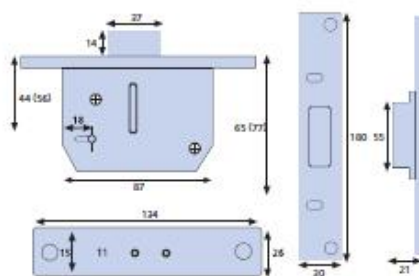

#### Dead Lock Rebate Sets

Brass 12.7mm (1/2") Rebate	<b>434-31</b>
Brass 25.4mm (1") Rebate	<b>435-31</b>

#### Sash Lock Rebate Sets

Brass 12.7mm (1/2") Rebate	<b>436-31</b>
Brass 25.4mm (1") Rebate	<b>437-31</b>

The above products are also available Clam-Packed.

5 Lever Dead Lock

5 Lever Sash Lock

All dimensions in mm. Numbers in brackets relate to 3" version of lock.