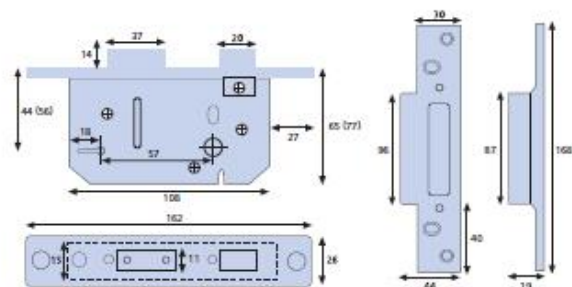

#### Sash Lock Rebate Sets

Brass 12.7mm (1/2") Rebate	<b>436-31</b>
Brass 25.4mm (1") Rebate	<b>437-31</b>

The above products are also available Clam-Packed.

5 Lever Dead Lock

5 Lever Sash Lock

All dimensions in mm. Numbers in brackets relate to 3" version of lock.